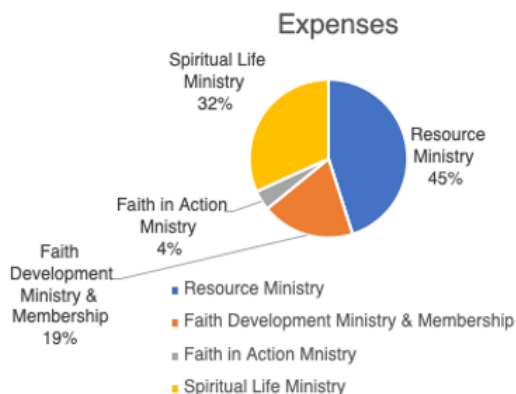

Olympia
Unitarian
Universalist
Congregation

GROWING COMMUNITY

Stewardship Goals

EXPANSION OF PROGRAMMING

Expand our Faith in Action services, adult education and enhance funding for visiting worship speakers.

JUST AND LIVING WAGES

Increase staff wages with a 2% increase to help keep pace with inflation.

EXPANSION OF STAFF SUPPORT

Expand administrative positions to better support our community and our mission.