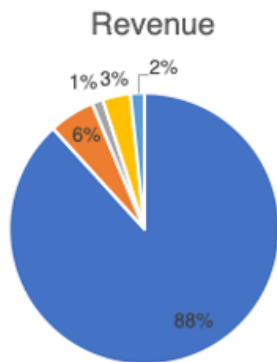

# Pledging

No gift is too small or too great.

## Pledging Targets:

- 9.5% increase over transition pledge
- \$2275 average pledge/\$43.75 weekly

Nearly 90% of the OUUC budget comes through our annual pledge drive.

Unable to pledge?

Request a waiver online or mail in your pledge card and check the waiver box.